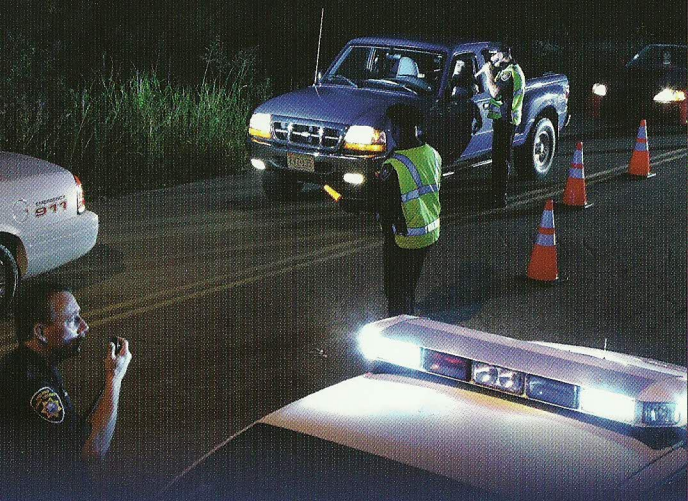

DRIVE SOBER

OR GET PULLED OVER

NEW JERSEY IS CRACKING DOWN

**Nearly one-third of all fatal crashes
in New Jersey are alcohol-related**

• • • •

**If you plan to drink, have a
non-drinking, designated driver**

• • • •

**Impaired drivers kill nearly
10,000 people on our
nation's roads each year**

**CLICK ON THE ICON
FROM OUR HOME PAGE**